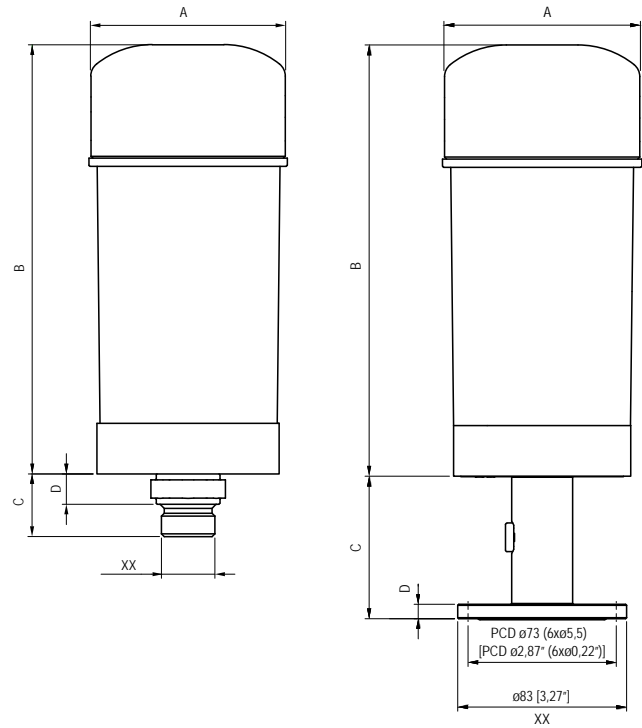

PERFORMANCE SPECIFICATIONS:

Product Specifications	93 Series	96 Series	121 Series
Airflow without Check Valves	24.7 cfm / 700 l/min	24.7 cfm / 700 l/min	53.0 cfm / 1.500 l/min
Airflow with Check Valves	10.6 cfm / 300 l/min	10.6 cfm / 300 l/min	14.1 cfm / 400 l/min
Adsorption Material	Non-toxic & Non-carcinogenic ZR gel 3-6 mm		
ZR Gel Volume	300 cc	600 cc	1.000 cc
Filter Efficiency	3 µm absolute (β _s ≥ 200)		
Temperature Range	-40°F to 194°F / -40°C to 90°C		
Water Adsorption Capacity (Maximum Water Retention)	2.8 fl. oz / 86 gram	5.5 fl. oz / 172 gram	9.3 fl. oz / 288 gram

- Wind Energy
- Storage
- Pulp & Paper
- Mining
- Aviation
- Manufacturing
- Petrochemical

DIMENSIONS:

Dimension 93 Series in inch [mm]				
XX	A	B	C	D
3/4 " BSPP	3.9 [98]	6.0 [152]	1.3 [33]	0.6 [15]
1" BSPP			1.3 [33]	0.6 [15]
1" NPT			1.5 [39]	0.5 [13]
DIN 24557/2 6-hole pattern			2.8 [70]	0.3 [7]

Dimension 96 Series in inch [mm]				
XX	A	B	C	D
3/4 " BSPP	3.9 [98]	8.3 [212]	1.3 [33]	0.6 [15]
1" BSPP			1.3 [33]	0.6 [15]
1" NPT			1.5 [39]	0.5 [13]
DIN 24557/2 6-hole pattern			2.8 [70]	0.3 [7]

Dimension 121 Series in inch [mm]				
XX	A	B	C	D
1 1/4 " BSPP	5.1 [130]	9.6 [245]	1.6 [40]	0.8 [20]
1" BSPP			1.3 [32]	0.6 [15]
1" NPT			1.5 [37]	0.5 [12]
DIN 24557/2 6-hole pattern			2.8 [70]	0.3 [7]